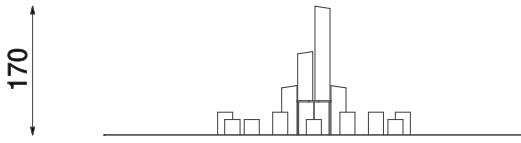

Information about the product

Dimensions	ca. 255 x 175 cm
Safety zone	ca. 555 x 475 cm
Safety zone area	ca. 20,5 m ²
Overall height	ca. 170 cm
Free fall height	ca. 45 cm
Amount of users	10
Product complies with EN 1176-1:2017-12	Yes
Availability of spare parts	Yes
Age range	1-12

According to EN 1176-1:2017-12 norm, the product requires applying a safety surface according to the product's free fall height.

Functions

SCALE 1:100

Materials

Natural robinia wood

Elements: HDPE 15 mm