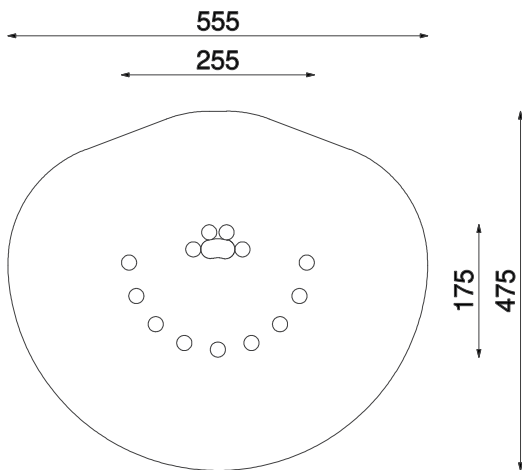

Information about the product

Dimensions	ca. 255 x 175 cm
Safety zone	ca. 555 x 475 cm
Safety zone area	ca. 20,5 m ²
Overall height	ca. 170 cm
Free fall height	ca. 45 cm
Amount of users	10
Product complies with EN 1176-1:2017-12	Yes
Availability of spare parts	Yes
Age range	1-12

According to EN 1176-1:2017-12 norm, the product requires applying a safety surface according to the product's free fall height.

Functions

SCALE 1:100

Materials

Natural robinia wood

Elements: HDPE 15 mm